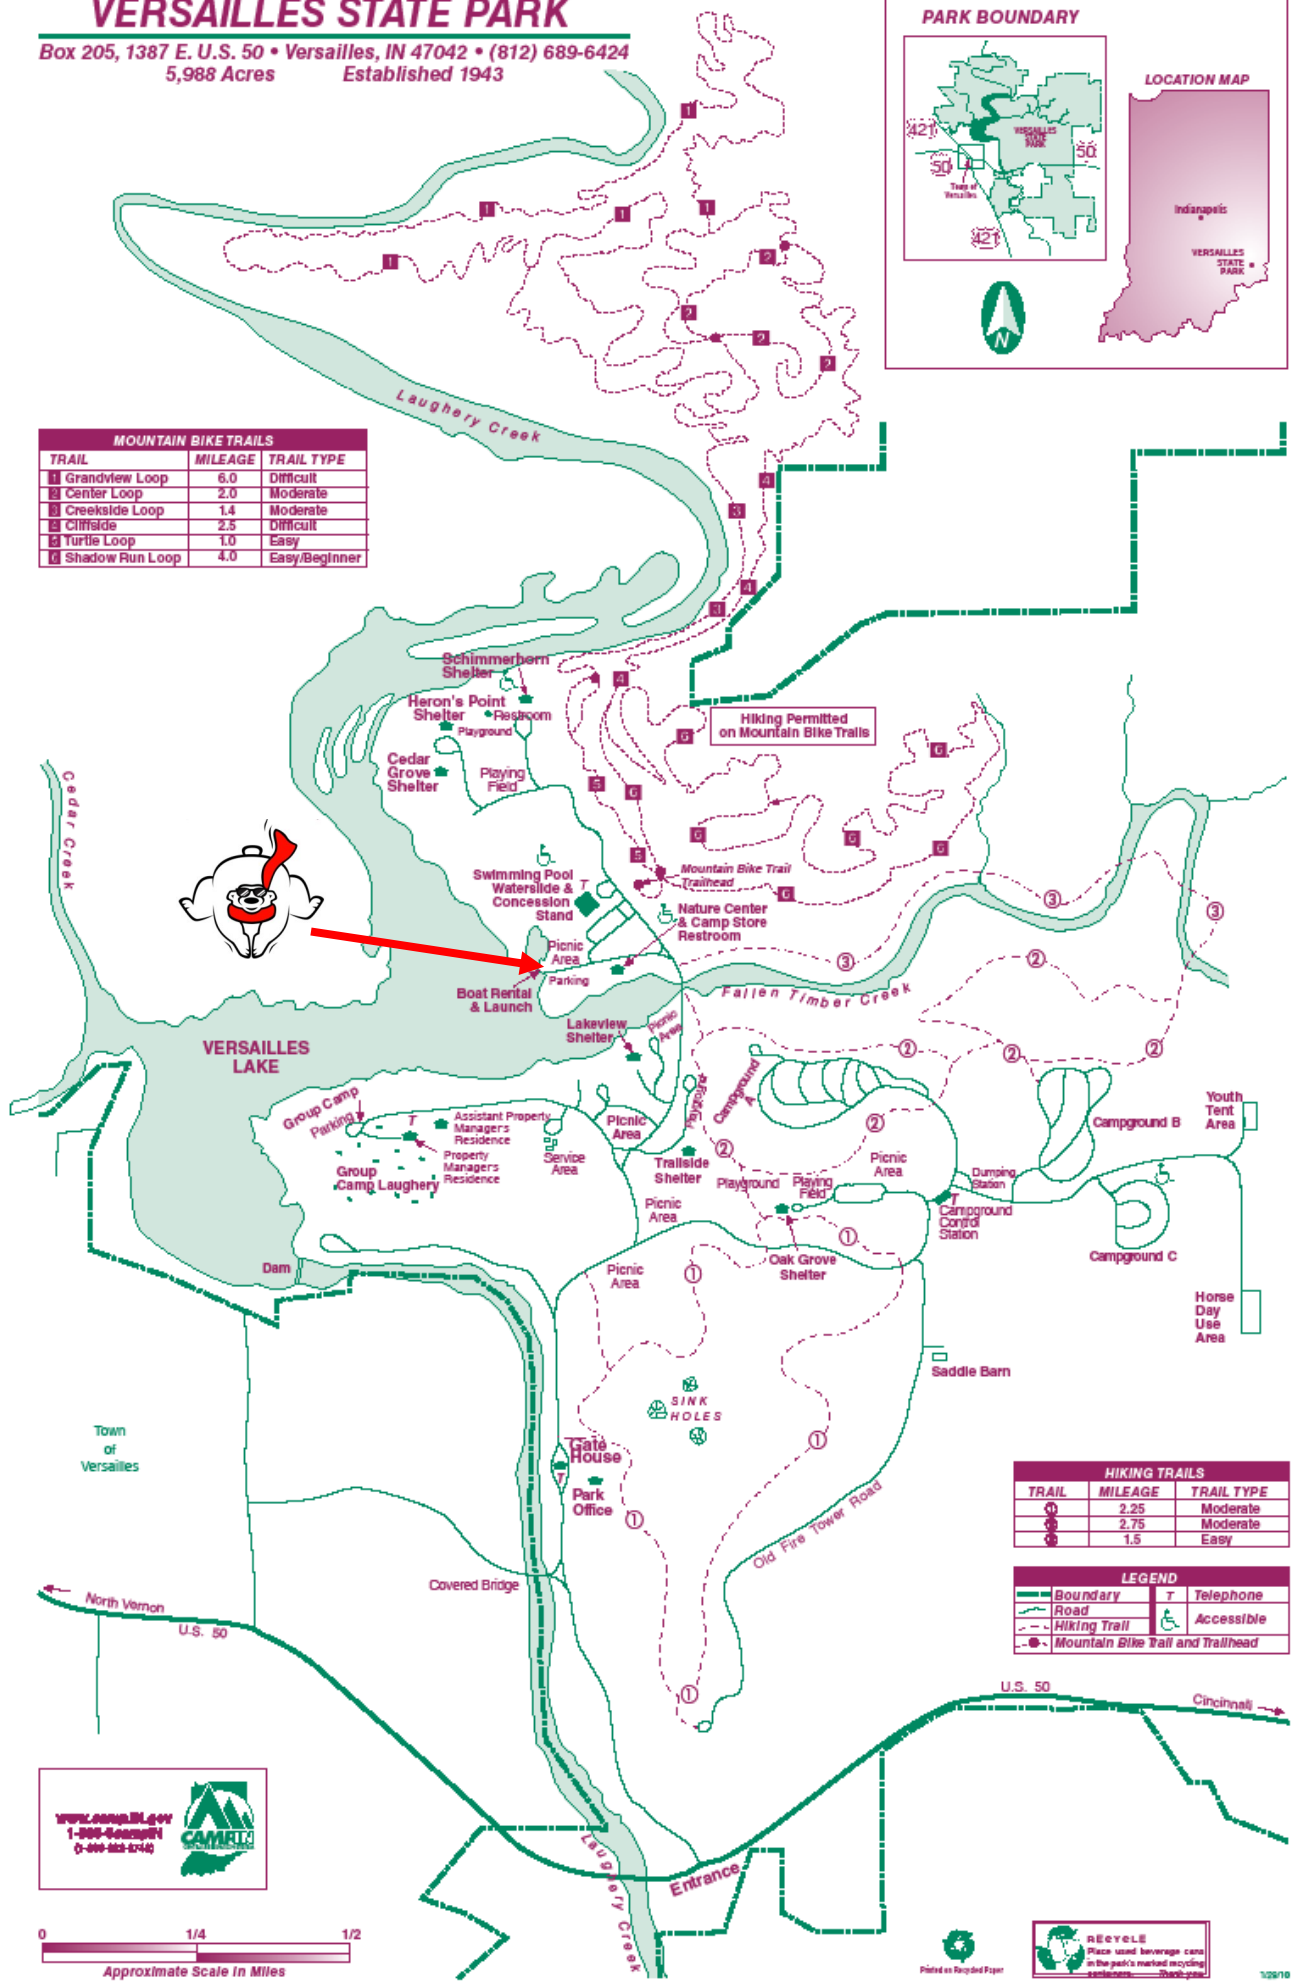

VERSAILLES STATE PARK

Box 205, 1387 E. U.S. 50 • Versailles, IN 47042 • (812) 689-6424
5,988 Acres Established 1943

MOUNTAIN BIKE TRAILS		
TRAIL	MILEAGE	TRAIL TYPE
1 Grandview Loop	6.0	Difficult
2 Center Loop	2.0	Moderate
3 Creekside Loop	1.4	Moderate
4 Cliffside	2.5	Difficult
5 Turtle Loop	1.0	Easy
6 Shadow Run Loop	4.0	Easy/Beginner

HIKING TRAILS		
TRAIL	MILEAGE	TRAIL TYPE
1	2.25	Moderate
2	2.75	Moderate
3	1.5	Easy

LEGEND	
	Boundary
	Road
	Hiking Trail
	Mountain Bike Trail and Trailhead
	Telephone
	Accessible

www.in.gov/dep
 1-800-646-6241
 (0-800-682-6746)

RECYCLE
 Place used beverage cans in the park's marked recycling containers. Thank you!